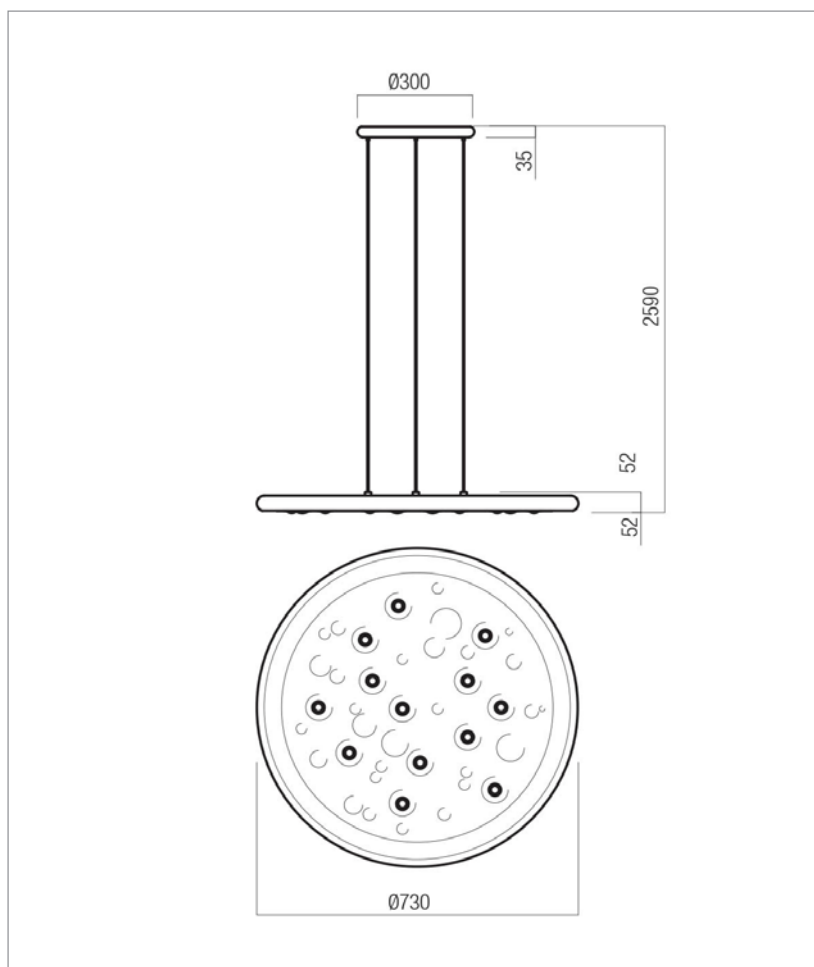

RU - Подвесной светильник для внутреннего освещения, оснащенный светодиодами SMD, с диммируемым симистором. Корпус, окрашенный в матово-черный цвет серого оттенка, алюминиевый рассеиватель, окрашенный в матово-черный цвет, с звукопоглощающим войлочным диском и линзами из прозрачного PMMA.

HU - Beltéri, COB LED-es függeszték, fényerősség álltás TRIAC-al. Matt fekete színre festett szerkezet, diszperzor matt fekete színre festett, fekete, hangelnyelő filc koronggal ellátott alumínium diszperzor, átlátszó PMMA lencse.

BG - Окачен осветител за интериор, оборудван с LED-ове SMD, диммируем TRIAC. Структура боядисана в матово черно, дифузер от алуминий, боядисан в матово черно, оборудван с черен звукопогълщащ филцов диск, лещи от прозрачен PMMA.

SK - Závesné svietidlo pre interiér vybavené SMD LED, TRIAC stmievateľný. Matná čierna lakovaná konštrukcia, matný čierny lakovaný hliníkový difúzor vybavený čiernym plsteným kotúčom pohlcujúcim zvuk, priehľadné PMMA šošovky.

Product type	Suspension
Input voltage	220-240V, 50/60Hz
Power	48,5W
Led type	SMD LED 5050 BRIDGELUX 13 pcs x 3,5W
Color temperature	3000K
Led luminous flux	5217 lm
System luminous flux	3505 lm
CRI	≥94
OPTICS	30°
Dimmable	Triac dimming
Øuse (lm)	5217
Pon (w)	48.5
FTM	0.926
ηTM	99.61
Energy efficiency class	E
Warranty (years)	3
Protection class	Class II
IP rating	IP20

LED removal by a specialist **Yes**
Driver removal by a specialist **Yes**

Standards: -.
Made in PRC.